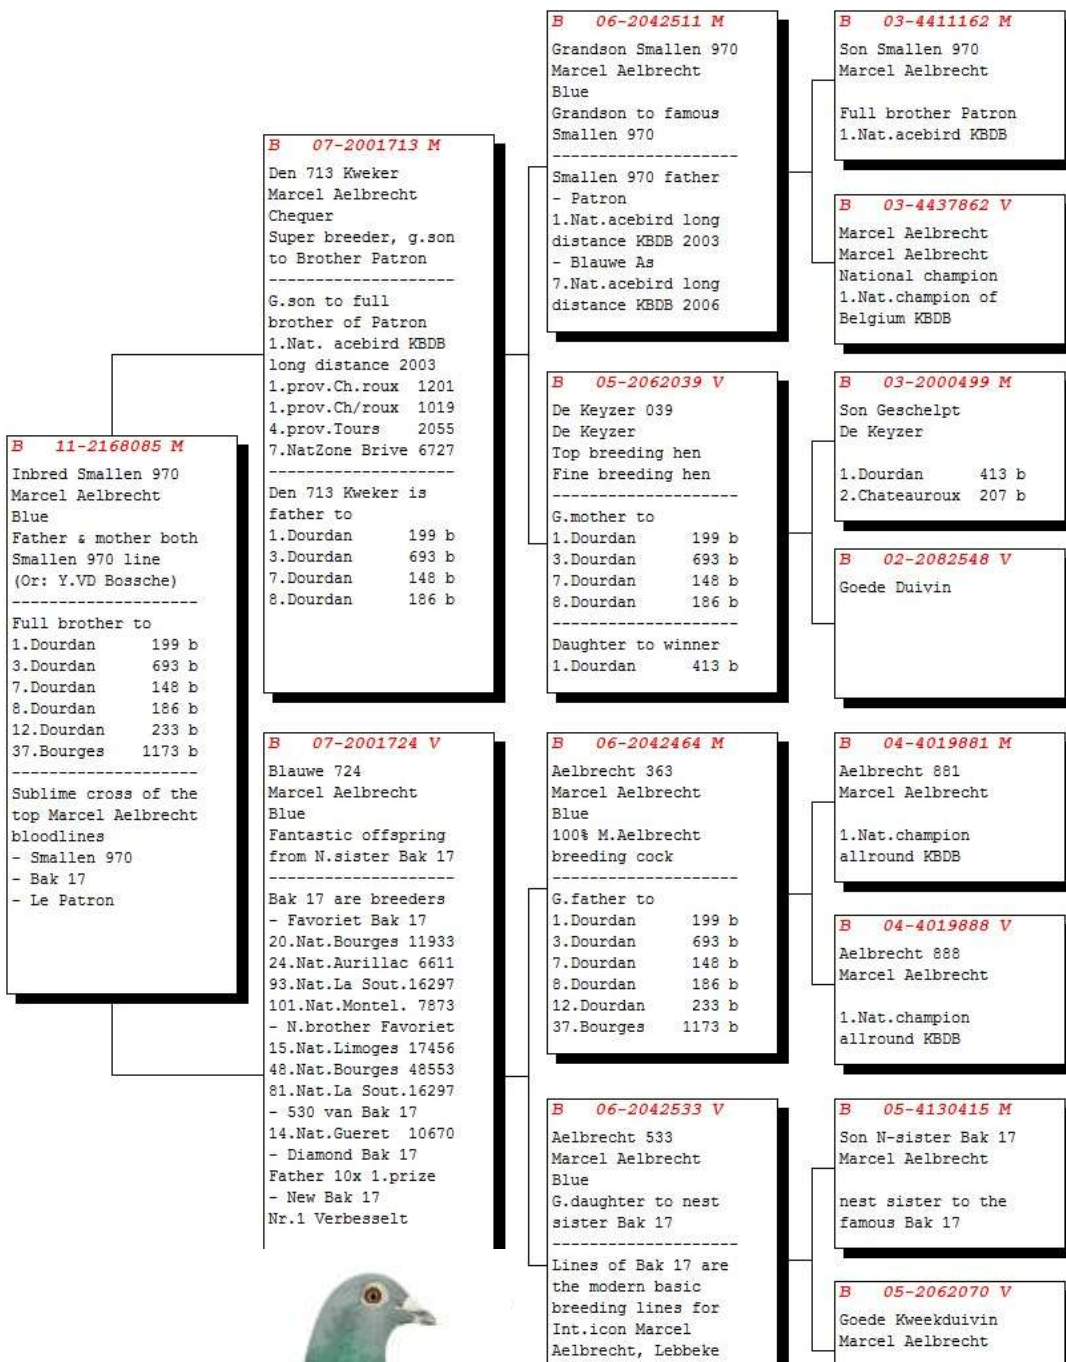

Katalog nr. 41 – BEL-11-2168085 - HAN

En han som er indavlet omkring SMALLEN 970 fra Marcel Aelbrecht - både faderen og moderen er af denne superlinie direkte fra Yvan van den Bossche. Faderen er 713 barnebarn af topduen PATRON - 713 har selv avlet flere gode duer med vindere i blandet. Moderen er avlet ud af linierne fra BAK 17